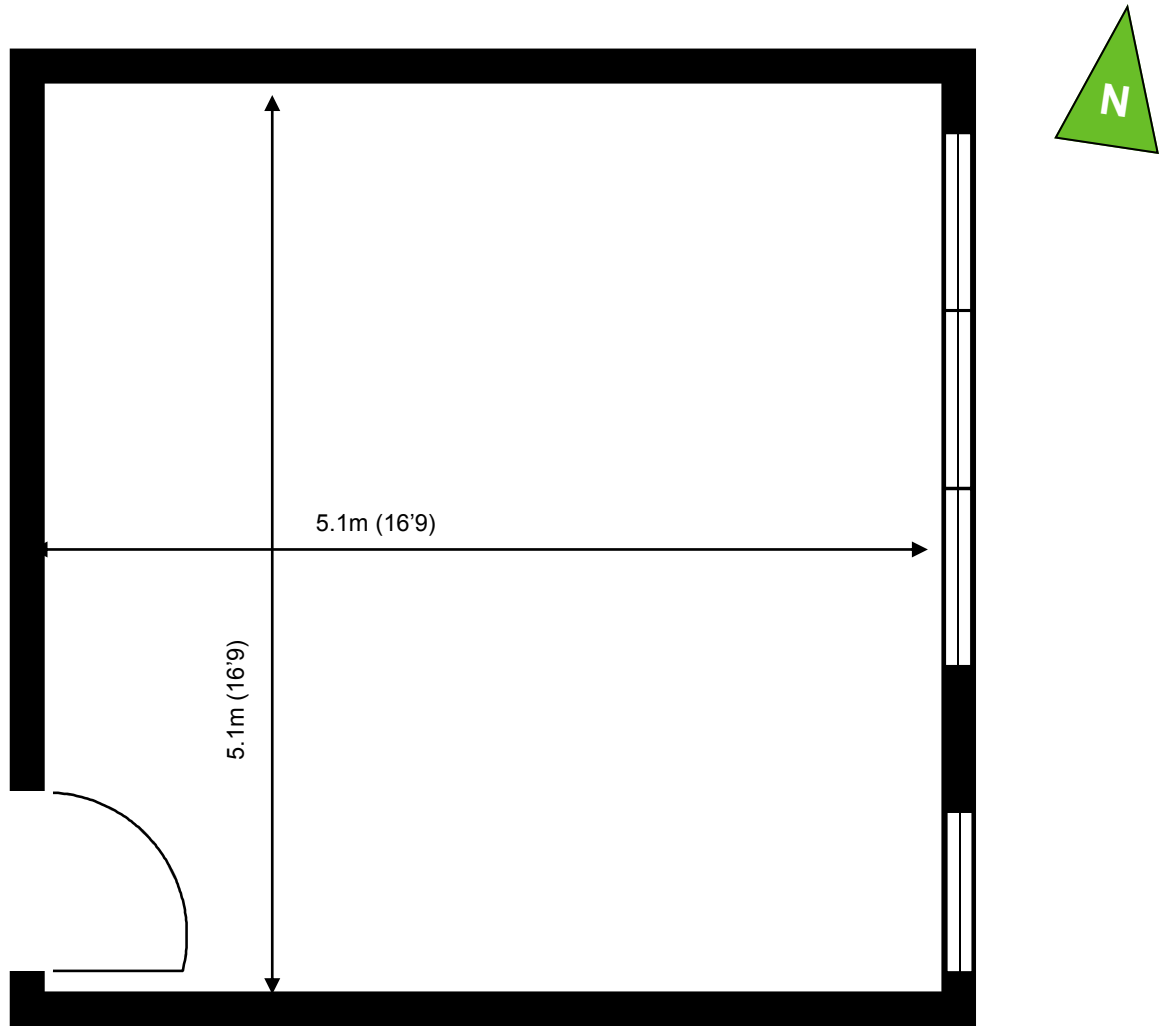

Greenway Business Centre

First Floor—Unit 92
(26.2sq m (282 sq ft))*

Greenway Business Centre
Harlow Business Park
Essex CM19 5QE
01279 408100

*Approximate Measurements
Not to scale

Space for growing businesses

www.capitalspace.co.uk

Greenway Business Centre

First Floor—Unit 92
(26.2sq m (282 sq ft))*

ADDITIONAL INFORMATION

Greenway Business Centre
Harlow Business Park
Essex CM19 5QE
01279 408100

*Approximate Measurements